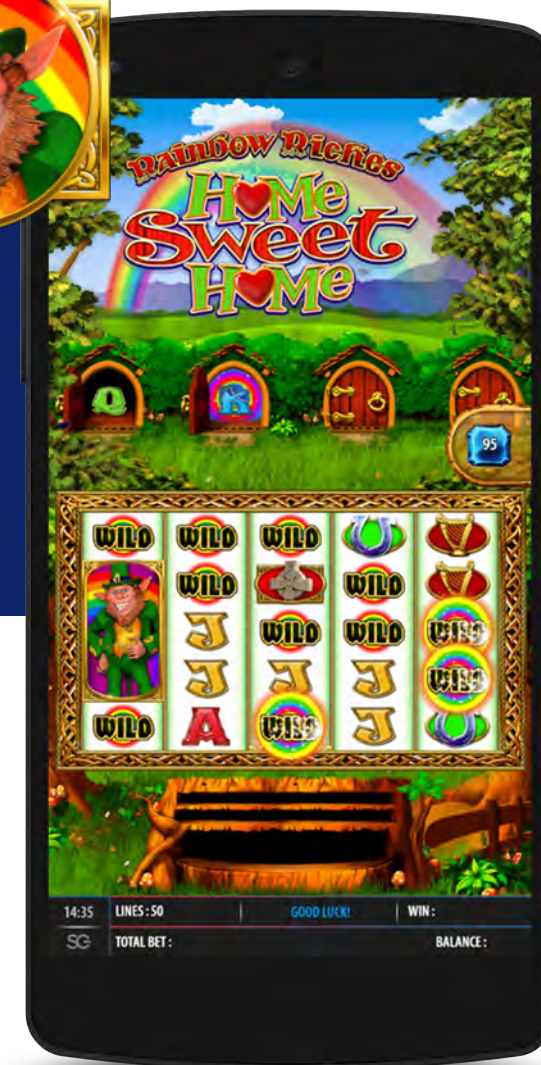

# GAME GUIDE

**Rainbow Riches**  
**Home Sweet Home**

# RAINBOW RICHES HOME SWEET HOME™

## YOUR FAVOURITE LEPRECHAUN INVITES YOU TO MAKE YOURSELF AT HOME!

Introducing the **Knock-Knock bonus**, where unlocking up to 4 enchanted doors reveals wilds that also endure when you trigger the **8 Free Spins Bonus Round**, providing plenty more delightful action! If the Fairy Symbol is revealed, **1 or more random reel positions turn wild**. An optional 3-level **Big Bet feature** allows you to level-up for even greater win potential.

UP TO 250,000 CAN BE WON IN YOUR PURSUIT FOR THE END OF THE RAINBOW!